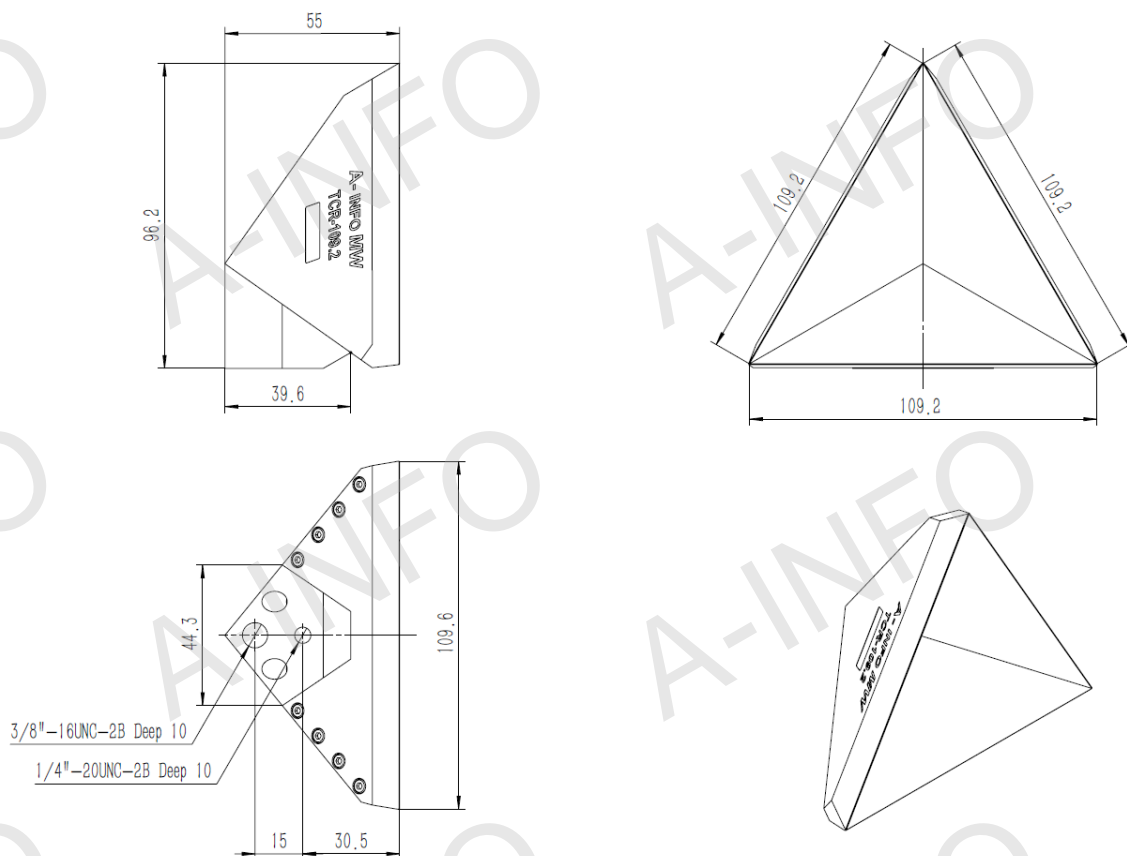

Technical Specification

Edge Size	109.2mm / 4.3"
Material	Al
Size(mm)	55 x 96.2 x 109.2
Net Weight(Kg)	0.2 Around

Outline Drawing (Size: mm)

Calculated Radar Cross Section and Relative Magnitude